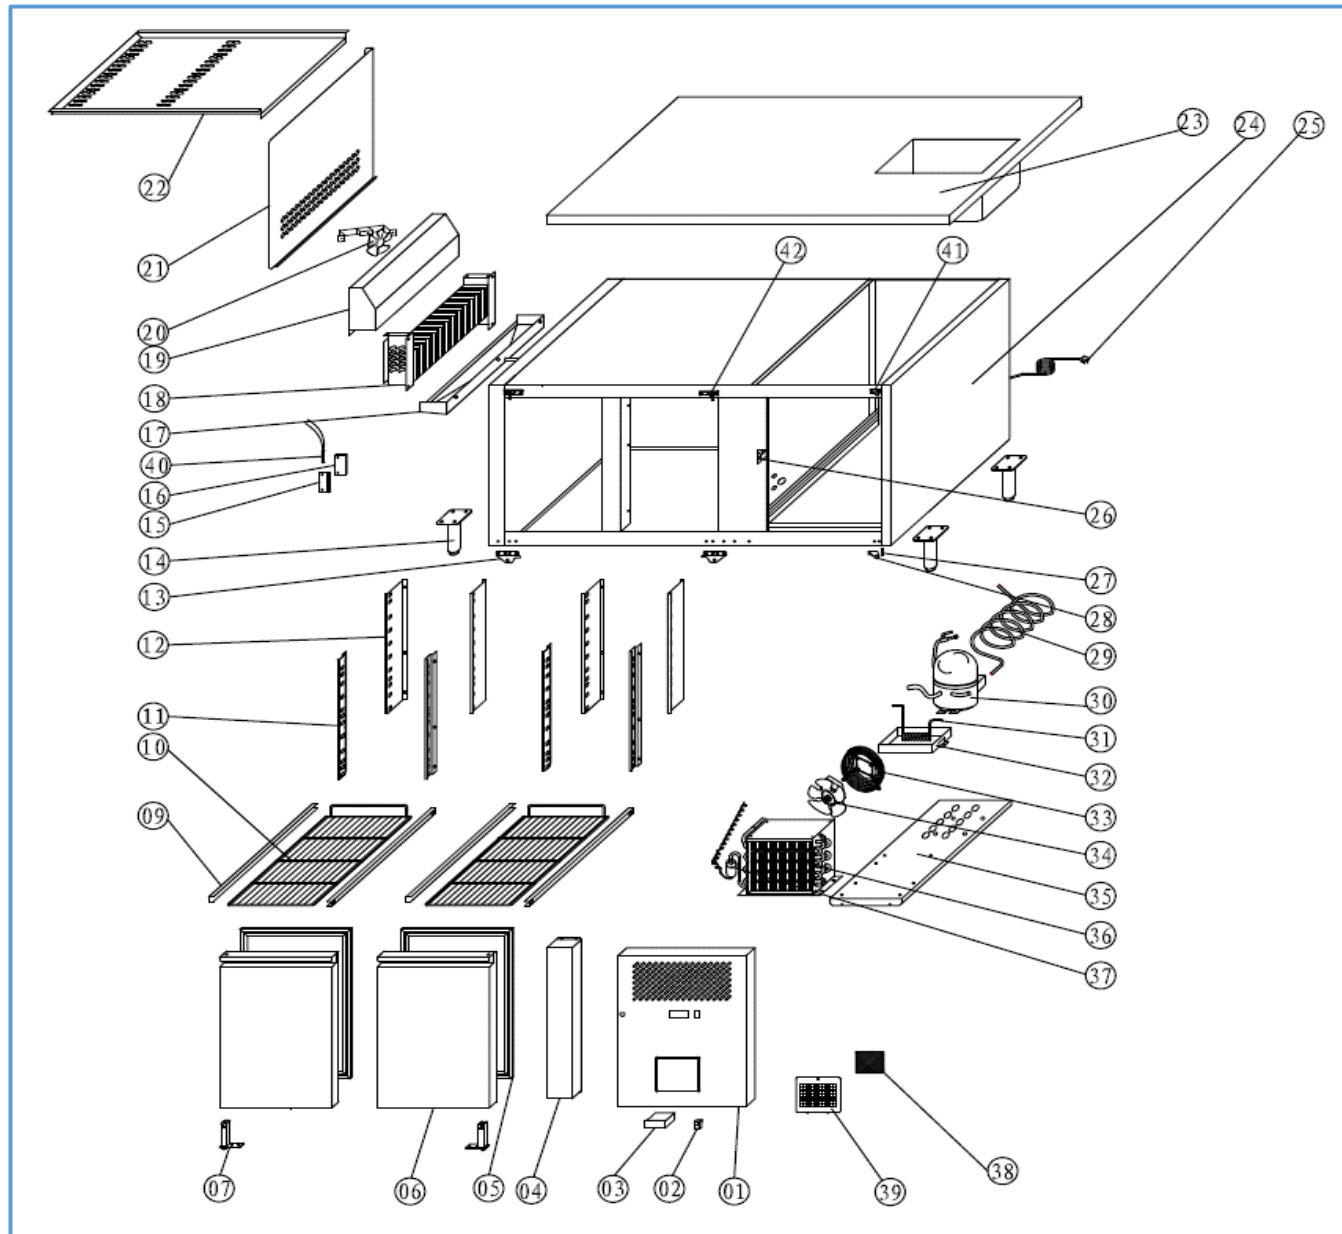

7450.0210

Onderdelen informatie

Erzatzteil information

Spare part information

Information de pièces

7450.0210

Onderdelenlijst 7450.0210

POS:	Art.No.:	Omschrijving:	Aantal:
1		FRONT PANEL	1PC
2	9108.0244	MAIN SWITCH	1PC
3	9114.0035	THERMOSTAT	1PC
4		FIXED FRONT PANEL	1PC
5	9338.0095	GASKET	2PCS
6		DOOR LEFT	1PC
6		DOOR RIGHT	1PC
7	9635.0150	DOOR SPRING HINGE	2PCS
9	4627.010	GUIDE LEFT	2PCS
9		GUIDE RIGHT	2PCS
10	4627.005	SHELF	2PCS
11		FRONT SUPPORT LEFT	2PCS
11		FRONT SUPPORT RIGHT	2PCS
12		BACK SUPPORT LEFT	2PCS
12		BACK SUPPORT RIGHT	2PCS
13	9338.1300	DOOR DOWN HINGE LEFT	1PC
13	9338.1301	DOOR DOWN HINGE RIGHT	1PC
14		FEET	4PCS
15		PROBE PADDING	1PC
16	9338.1502	SENSOR FIXED CLIP	1PC
17		EVAPORATOR WATER PAN	1PC
18	9338.0255	EVAPORATOR	1PC
19		FAN SUPPORT	1PC
20	9338.2154	CIRCUIT FAN	1PC
21		EVAPORATOR COVER	1PC
22		AIR FLOW DUCT BOARD	1PC
23		TOP	1PC
24		BODY	1PC
25		PLUG	1PC
26		LOCK HOOK	1PC
27	9338.0670	FRONT PANEL HINGE AXIS	1PC
28		FRONT PANEL HINGE	1PC
29		SUCTION PIPE	1PC
30	9338.1662	COMPRESSOR	1PC
31		EVAPORATOR PIPE	1PC
32		WATER BOX	1PC
33		BASKETC GUARD GRILLS	1PC
34	9999.0136	CONDENSER FAN	1PC
35		UNIT BOARD	1PC
36	9338.0780	CONDENSOR	1PC
37		FILTER DRIER	1PC
38		SCREEN FILTER	1PC
39		AIR FLOW WINDOW	1PC
40	9181.2050	SENSOR	1PC
41		FRONT PANEL UP HINGE	1PC
42		DOOR UP HINGE RIGHT	1PC
42		DOOR UP HINGE LEFT	1PC