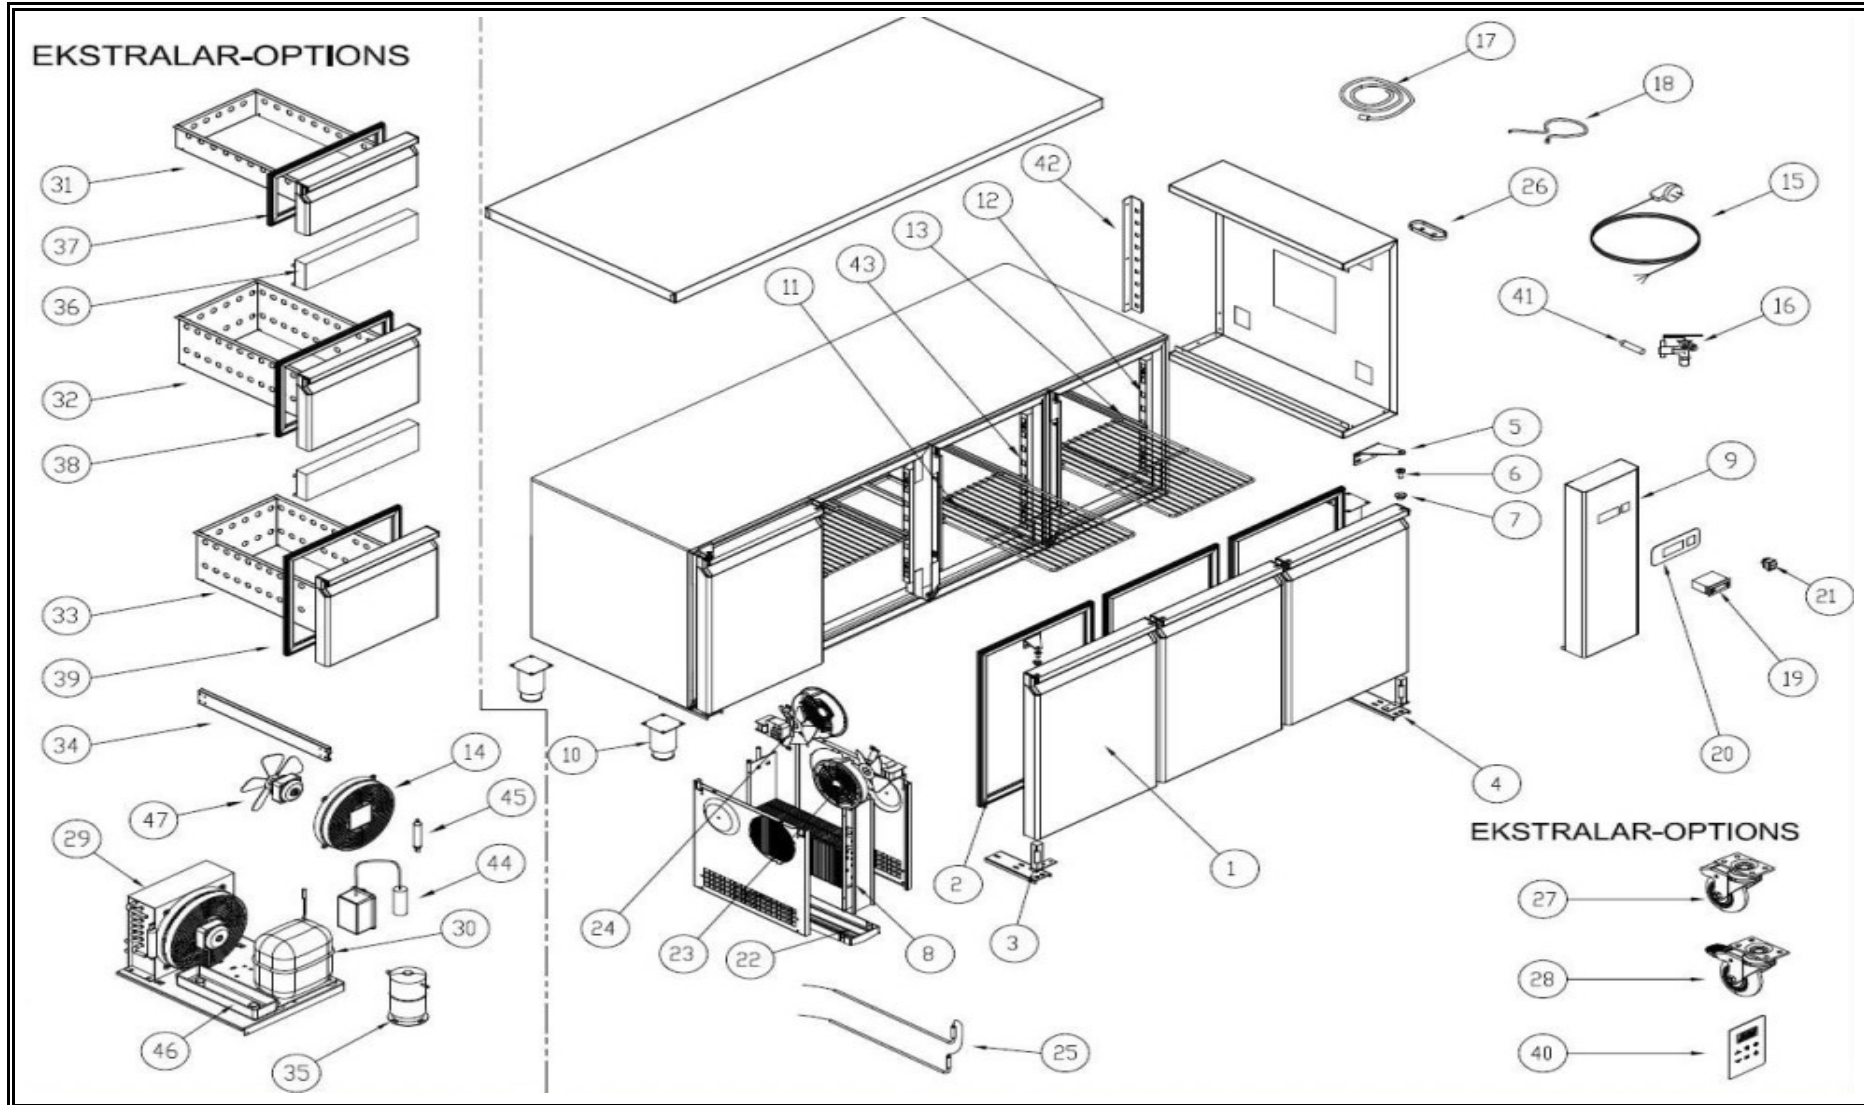

7489.5095

R134a

Onderdelen informatie
Erzatzteil information
Spare part information
Information de pièces

POS:	Art.No.:	Omschrijving:	Aantal:
1		DOOR	4
2	CS9113.0035	DOOR GASKET	4
3	CS9113.1810	LOVER HINGE BRACET	4
4	CS9113.1260	UPRIGHT HINGE AND PARTS	4
5	CS9113.2005	UPPER HINGE	4
6	CS9113.1815	UPPER HINGE PIM	4
7	CS9113.1820	HINGE PLASTIC	4
8	CS9113.0250	EVAPOROTOR	2
9		CANOPY	1
10	CS9113.0610	STAINLESS STEEL LEG	5
11		SHELF-CGN	4
12		SHELF RACKET - SIDE	4
13		SHELF GUIDE - CGN	8
14	CS9113.0230	CONDANSER FAN PLASTIC	1
15		PLUG CABLE	1
16	CS9113.0725	EXPANSION VALUE	1
17	CS9390.2290	PROP	1
18	CS9181.2051	PROP	1
19	CS9338.3550	DIGITAL THERMOSTAT TWO PROPE(DIXELL)	1
20	CS9113.2300	DIGITAL LABEL	1
21	CS9108.0254	ON - OFF SWITCH	1
22	CS9113.1075	EVAPOROTOR CUP	2
23	CS9113.0225	PLASTIC FAN PROTECTION	4
24	CS9113.0310	EVAP FAN MOTOR	4
25	CS9113.1045	200W RESISTANCE	1
26		PROP COVER	1
27	CS9113.0615	WHEELS	3
28	CS9113.0620	WHEELS BRAKE	2
29	CS9113.1770	1/2 Hp CONDANSER	1
30	CS9113.0480	COMPRESSOR-EMT 6170 Z (1/4hp)	1
31		1/3 DRAWERS	
32		1/2 DRAWERS	
33		2/3 DRAWERS	
34	CS9113.0010	DRAWER RAIL	
35		LIQUID TANK	1
36	CS9113.2010	DRAWERS MIDDLE BRIDGE	
37	CS9113.0030	1/3 DRAWER GASKET	
38	CS9113.0040	1/2 DRAWER GASKET	
39	CS9113.0050	2/3 DRAWER GASKET	
40		WATER PROOF DIJITAL	1
41		EXPANSION VALUE ORIFICE	1
42		SHELF RACKET - BACK	4
43		SHELF RACKET - MIDDLE	4

Onderdelenlijst 7489.5095

POS:	Art.No.:	Omschrijving:	Aantal:
44		ROLE BOX	1
45		DRAYER	1
46	CS9113.1080	WATER BOX	1
47	CS9113.1525	10W-FAN MOTOR	1
.	CS9113.1685	COUNTER REF EVAP. DOUBLE	1