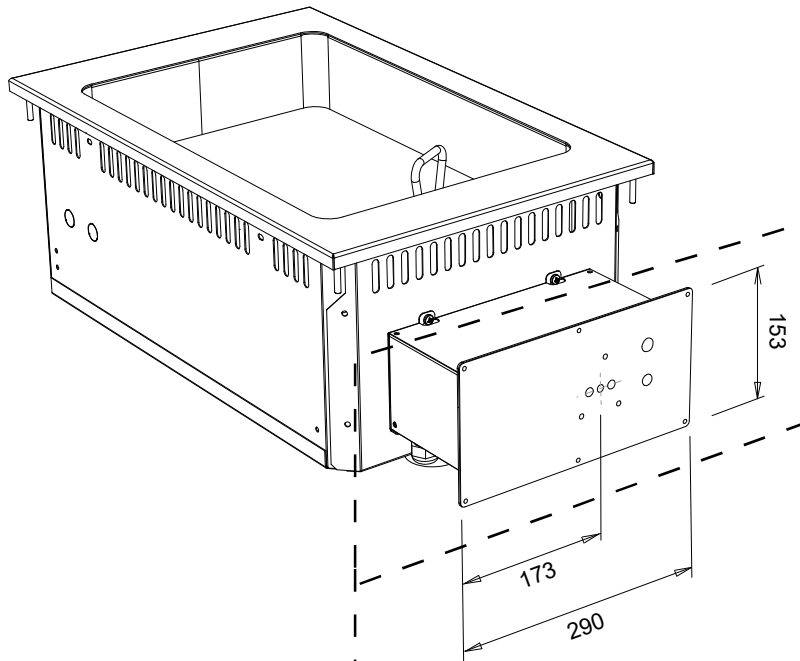

MULTIPLA

MULTI-PURPOSE | MULTIPLA | MULTIBRÄTER | MÚLTIPLE