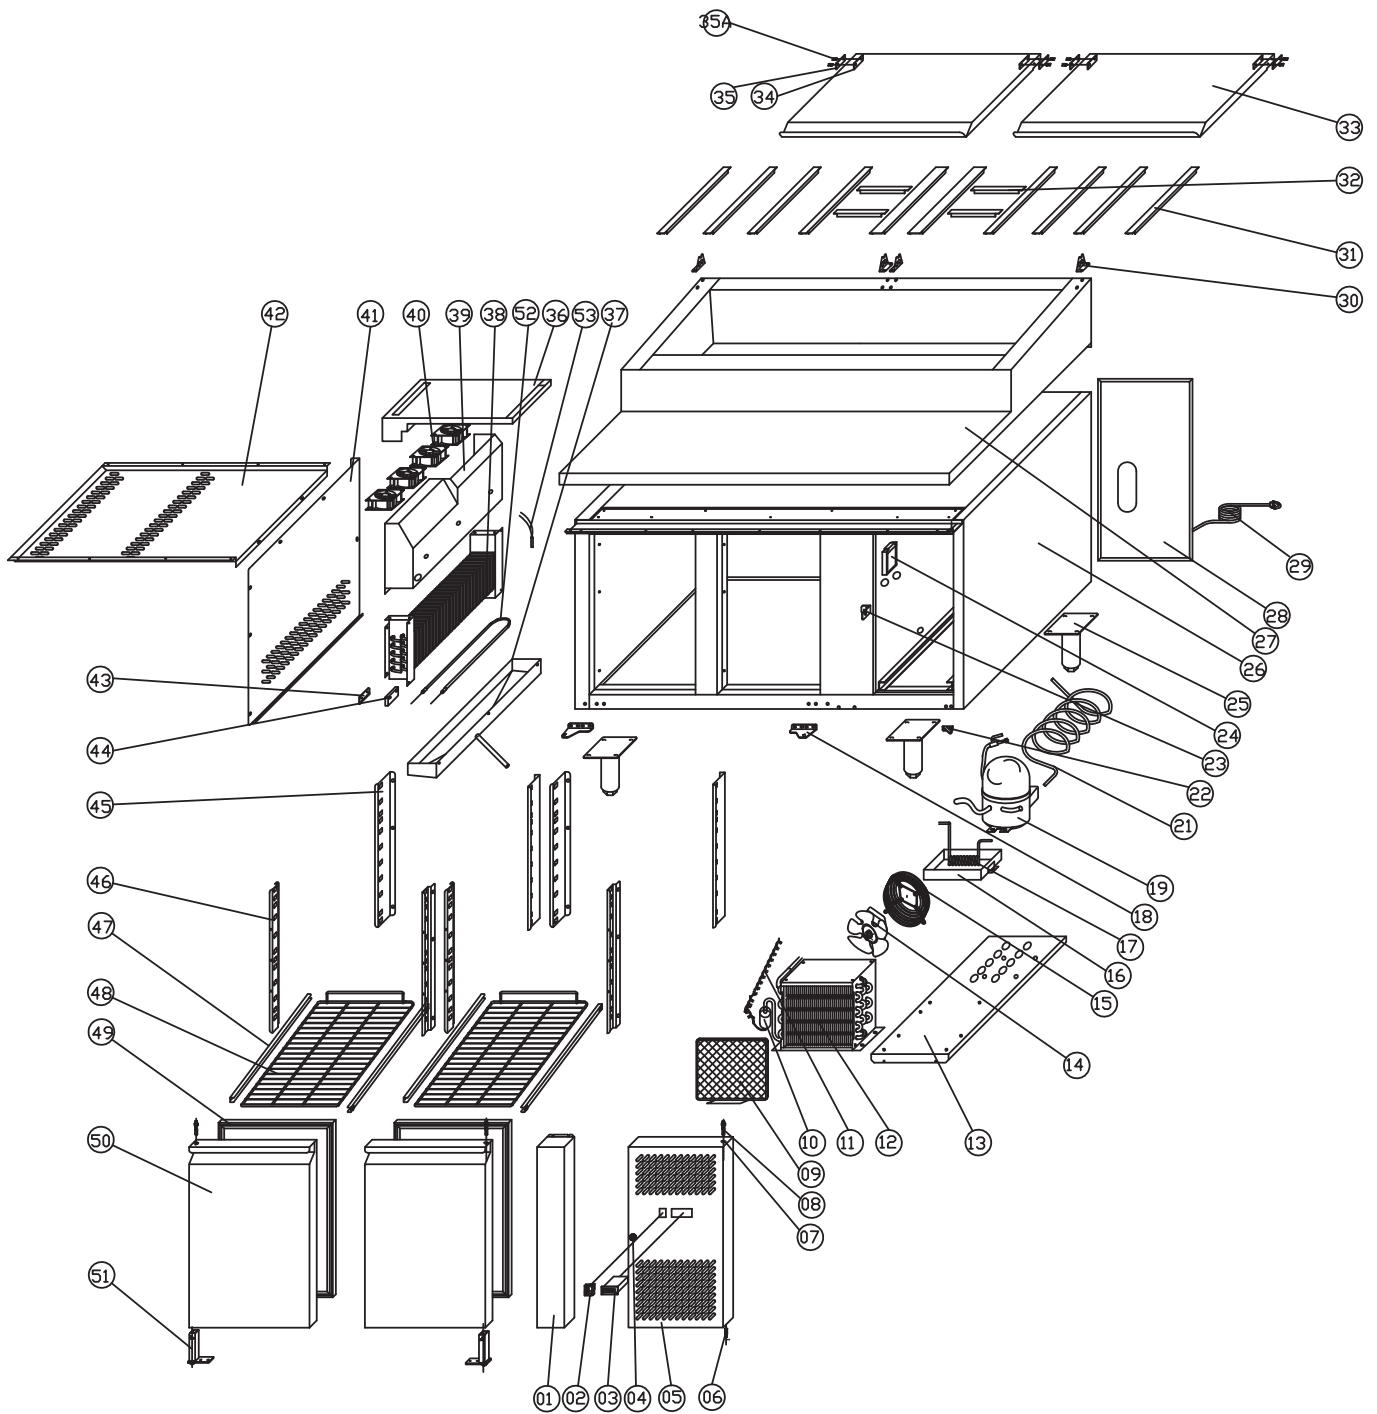

CombiSteel

CATERING EQUIPMENT

EXPLODE OF SH2000/700 WITH H.E.

SPARE PARTS LIST OF SH2000/700 WITH H.E.

N0.	CODE	NAME	MODEL	QUY.	MATERIAL	REMARK
01	GN2100TN.01	FIXED FRONT PANEL		1PC	STAINLESS	
02	S900.01	MAIN SWITCH	DRH-2415-3	1PC		
03	GN650TN.47	THERMOSTAT	XR20C	1PC		
04	GN650TN.86	LOCK		1PC		
05	GN2100TN.02	FRONT PANEL		1PC	STAINLESS	
06	GN2100TN.03	HINGE AXIS		4PCS	STAINLESS	
07	GN2100TN.07	BUSHING	Φ7	4PCS	PLASTIC	
08	GN2100TN.06	NUT	M5	4PCS	STAINLESS	
09	GN2100TN.35	FILTER		1PC		
10	S900.44	FILTER DRIER	25g	1PC	XH-9	
11	S900.43	CAPILLARY	Φ1.15×3000	1PC	COPPER	
12	GN2100TN.08	CONDENSER	1/4HP	1PC		
13	GN2100TN.09	UNIT BOARD		1PC	ZINC	
14	GN650TN.34	CONDENSER FAN	BD01-01/Φ200	1PC		
15	GN650TN.46	BASKET GUARD GRILLS	Φ246	1PC	COATER STEEL	
16	GN2100TN.10	WATER BOX		1PC	STAINLESS	
17	GN2100TN.11	EVAPORATE PIPE	Φ6×0.75	1PC	COPPER	
18	GN2100TN.12	DOWN HINGE RIGHT/LEFT		1PAIR	STAINLESS	
19	S903.05	COMPRESSOR	GVY75AA	1PC		
21	GN2100TN.13	SUCTION PIPE	Φ8×0.6	1PC	COPPER	
22	GN2100TN.14	FRONT PANEL HINGE		1PC	STAINLESS	
23	GN2100TN.15	LOCK HOOK		1 PCS	ZINC	
24	GN650TN.16	JUNCTION BOX		1PC		
25	GN650TN.07	FEET	H=150	4PCS	STAINLESS	
26	SH2000/700.01	BODY		1PC		
27	SH2000/700.02	TOP		1PC	FOAMED STAINLESS	
28	GN2100TN.18	UNIT ROOM COVER		1PC	ZINC	
N0.	CODE	NAME	MODEL	QUY.	MATERIAL	REMARK
29	S900.47	PLUG	LT312/1.5MM ² ×3G	1PC		
30	PS300.12	COVER HINGE RIGHT		2Pairs	STAINLESS	
31	SH3000/700.03	LONG SUPPORT		6PCS	STAINLESS	
32	SH3000/700.04	SHORT SUPPORT		4PCS	STAINLESS	
33	SH2000/700.03	COVER		2PCS	STAINLESS	
34	S900.29	STRENGTHENING BOARD		8PCS	STAINLESS	
35	S900.28	COVER HINGE AXIS	Φ6×14/M5	8PCS	STAINLESS	