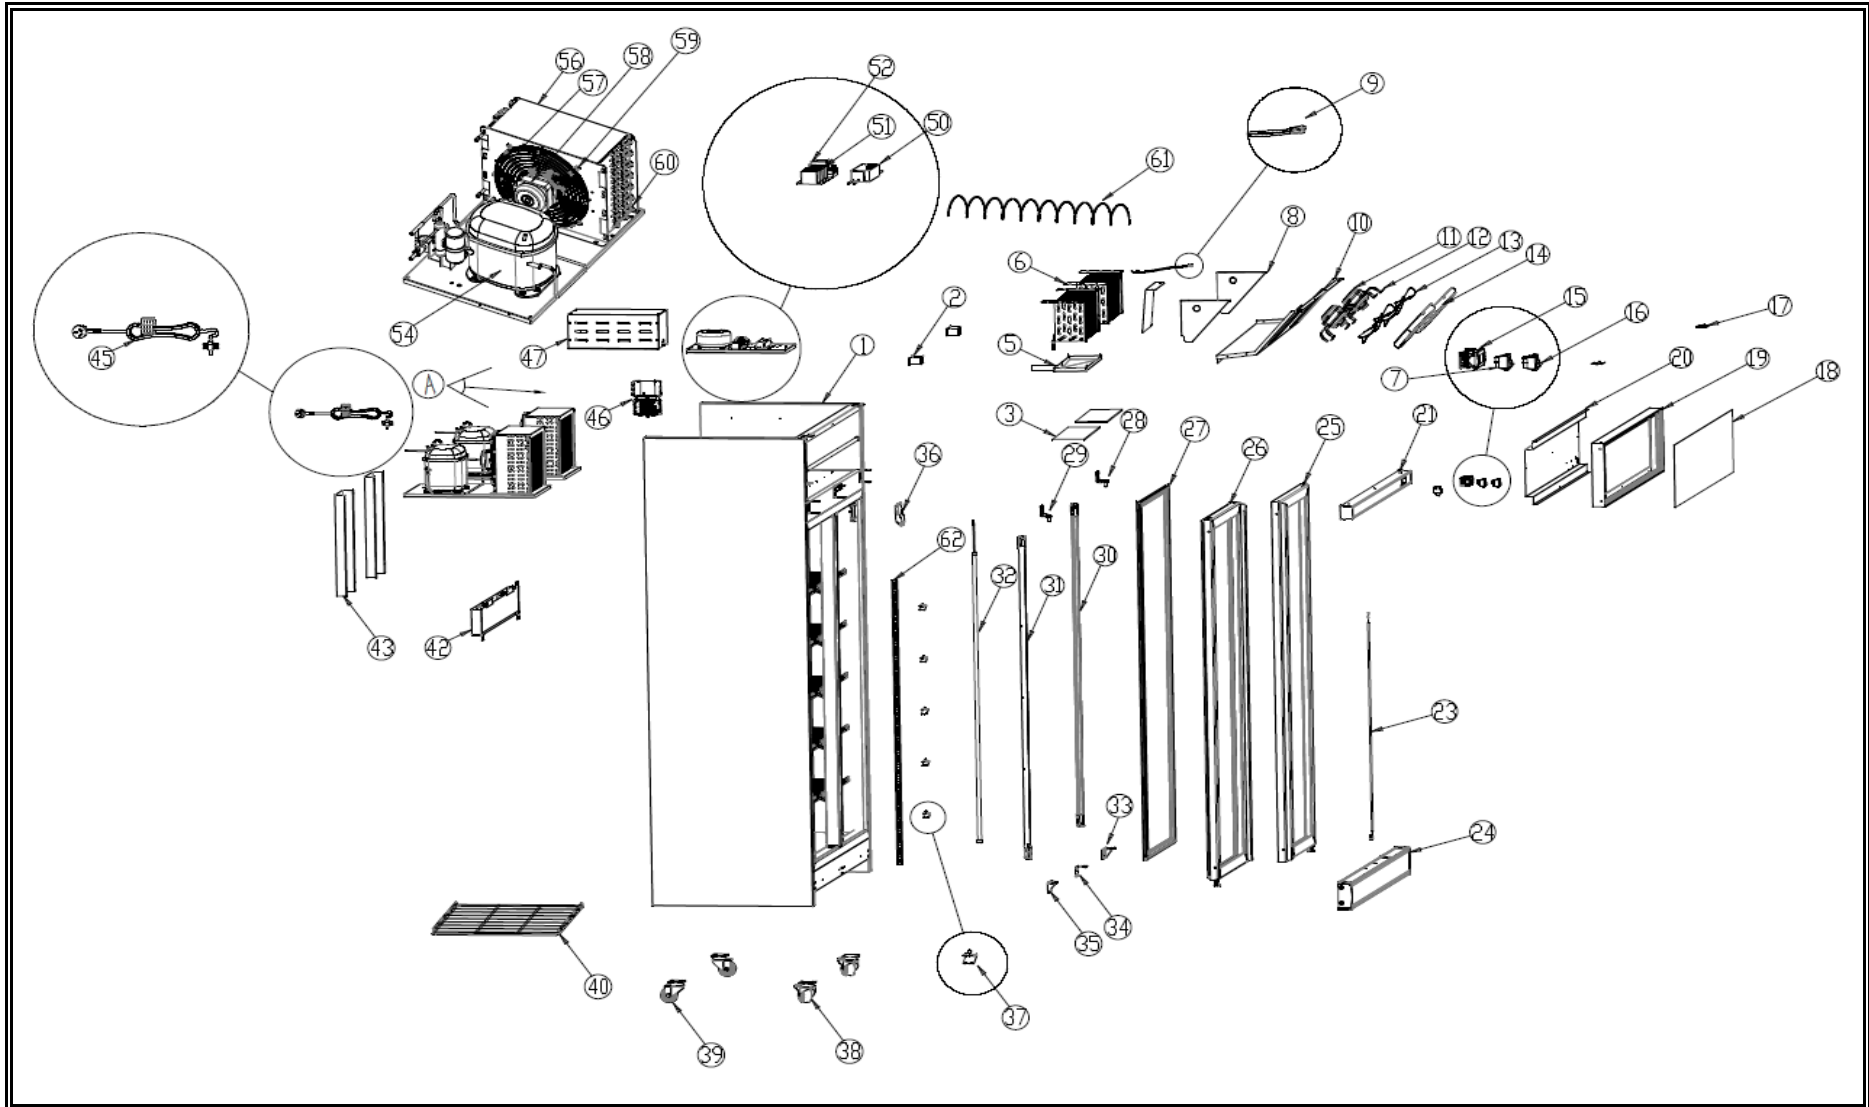

**7455.2415**

**R290**

Onderdelen informatie  
Erzatzteil information  
Spare part information  
Information de pièces

POS:	Art.No.:	Omschrijving:	Aantal:
1		Cabinet body	1
2		Supporter for evaporator cover	2
3		PE adhesive sticker	1
5		Evaporator water tray	1
6	9338.2440	Evaporator	1
7	9030.0510	Light switch	1
8		Evaporator end panel	2
9		Temperature sensor	1
10		Evaporator fan cover panel	1
11	9390.1425	Evaporator fan motor	2
12		Supporter of fan motor	8
13	9338.1885	Evaporator fan blade	2
14		Evaporator fan cover	2
15	9993.7072	Digital controller	1
16	9030.0510	Light switch (red)	1
17		S/S support	2
18	9338.2436	Perspex cover	1
19	9338.2434	Canopy	1
20		Light installation panel	1
21		Top decoration panel	1
23		Torsion spring	3
24		Bottom front grill	1
25	9338.2256	Side door	2
26	9338.2258	Middle door	1
27	9338.2306	Door sealer	3
28	9338.2314	Right top hinge	2
29	9338.2310	Left top hinge	1
30	9338.2264	Right LED light	1
31	9338.2260	Left LED light	1
32	9338.2262	Middle LED light	2
33		Right bottom hinge	2
34		Door supporter	2
35		Left bottom hinge	1
36		Mullion wire cover	2
37	9338.1905	K clip	65
38		Braked castor	3
39		Unbraked castor	3
40		Shelf 2 sides	10
42		Back water tray	1
43		Cover for part of condenser	1
45		Power cable	1
46		Wiring box	1
47		Box cover	1

POS:	Art.No.:	Omschrijving:	Aantal:
50		LED driver	1
51	9338.2286	Transformer for controller	1
52		Relay	1
54	9338.2328	Compressor	1
56		Condenser fan motor cover	1
57	9338.1855	Condenser fan blade	1
58	9390.0130	Condenser fan motor	1
59		Condenser fan cover	1
60		Condenser	1
61		Capillary	0,1
62		K strip	12