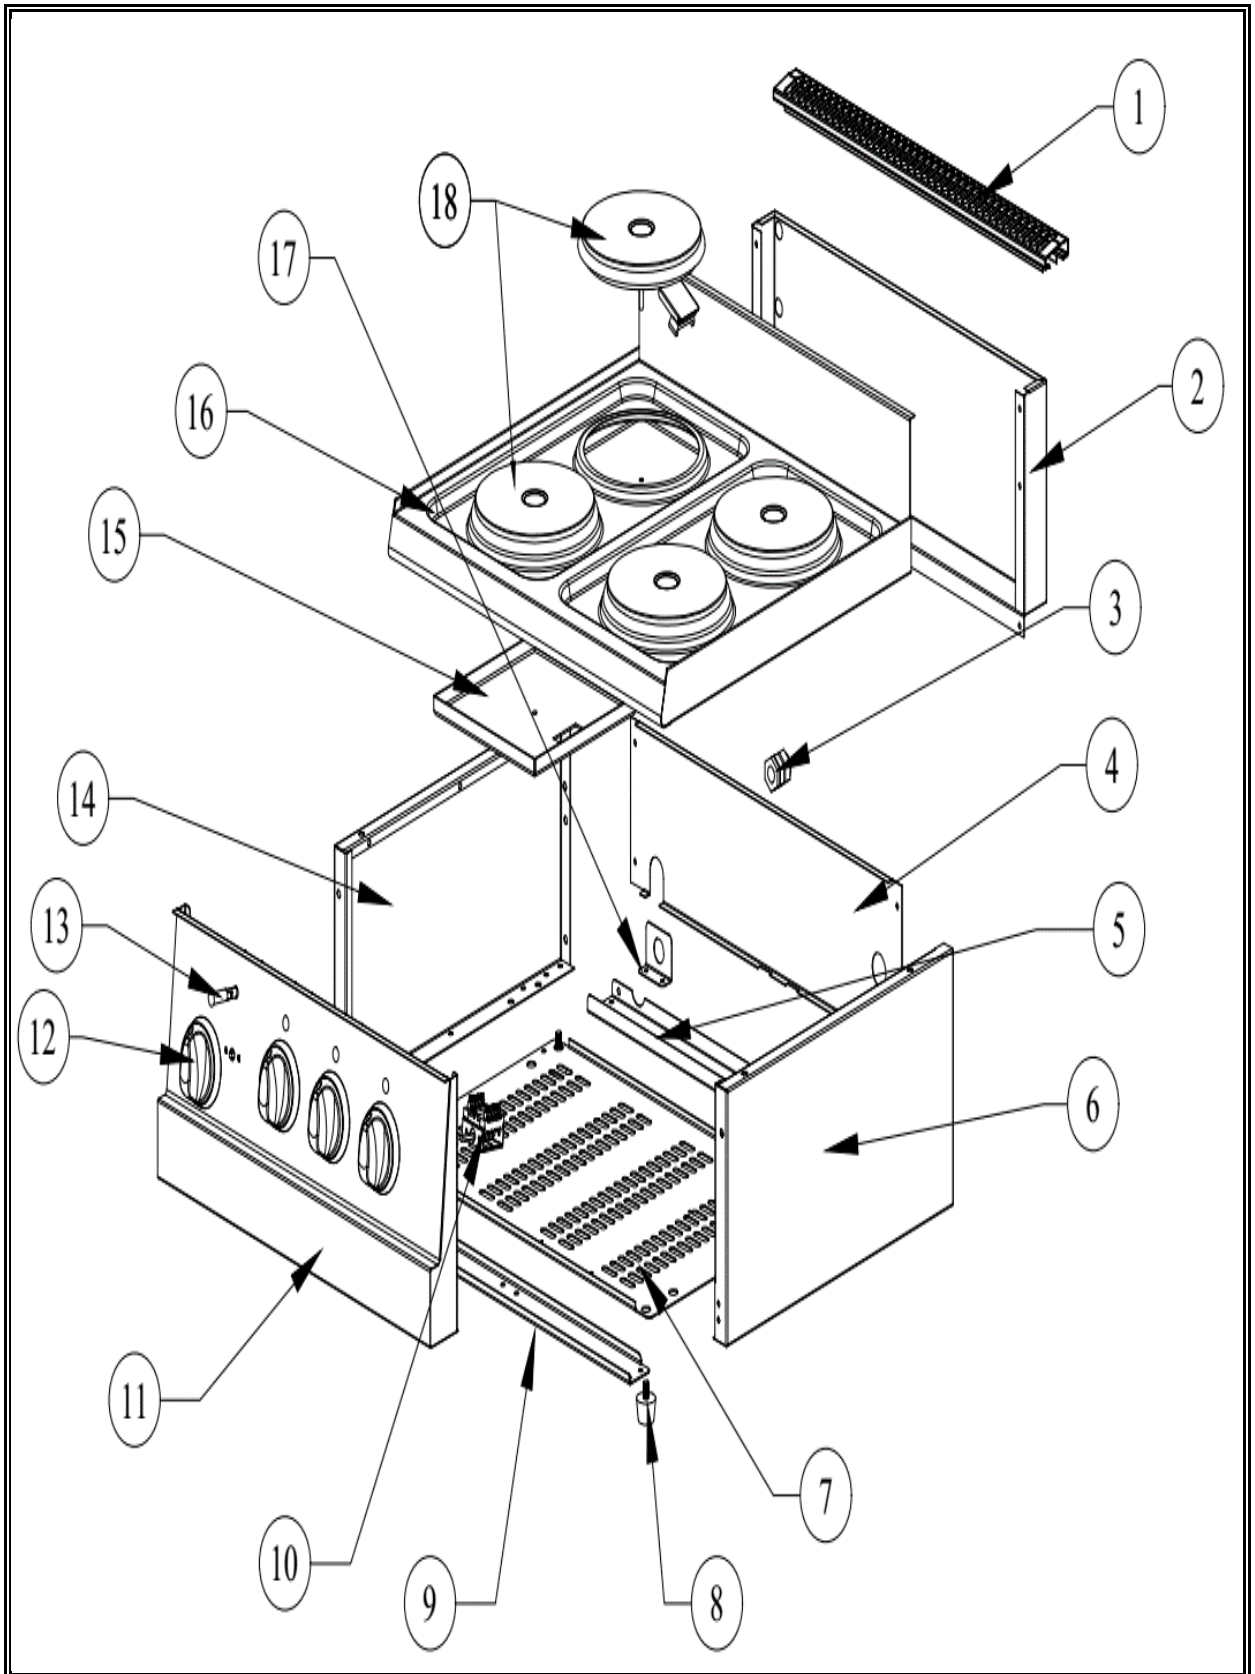

**7178.0015**

Onderdelen informatie  
Erzatzteil information  
Spare part information  
Information de pièces

<b>POS:</b>	<b>Art.No.:</b>	<b>Omschrijving:</b>	<b>Aantal:</b>
1		Chimney	1
2		Upper Back Panel	1
3		Cable Gland	1
4		Back Panel	1
5		Elc. Instalation Fixing Part	1
6		Side Panel Right	1
7		Bottom Table	1
8		Adjustable Legs	4
9		Front Support	1
10	9289.0465	Commutator Switch	2
11		Front Panel	1
12	9289.0650	Knob	2
13	9289.0050	Light Indicator	2
14		Side Panel Left	1
15		Plate Heaters Fixing Part	2
16		Worktop	1
17		Cable Fixing Part	1
18	9289.0040	Plate Heaters	1
18	9289.0305	Plate Heaters	1