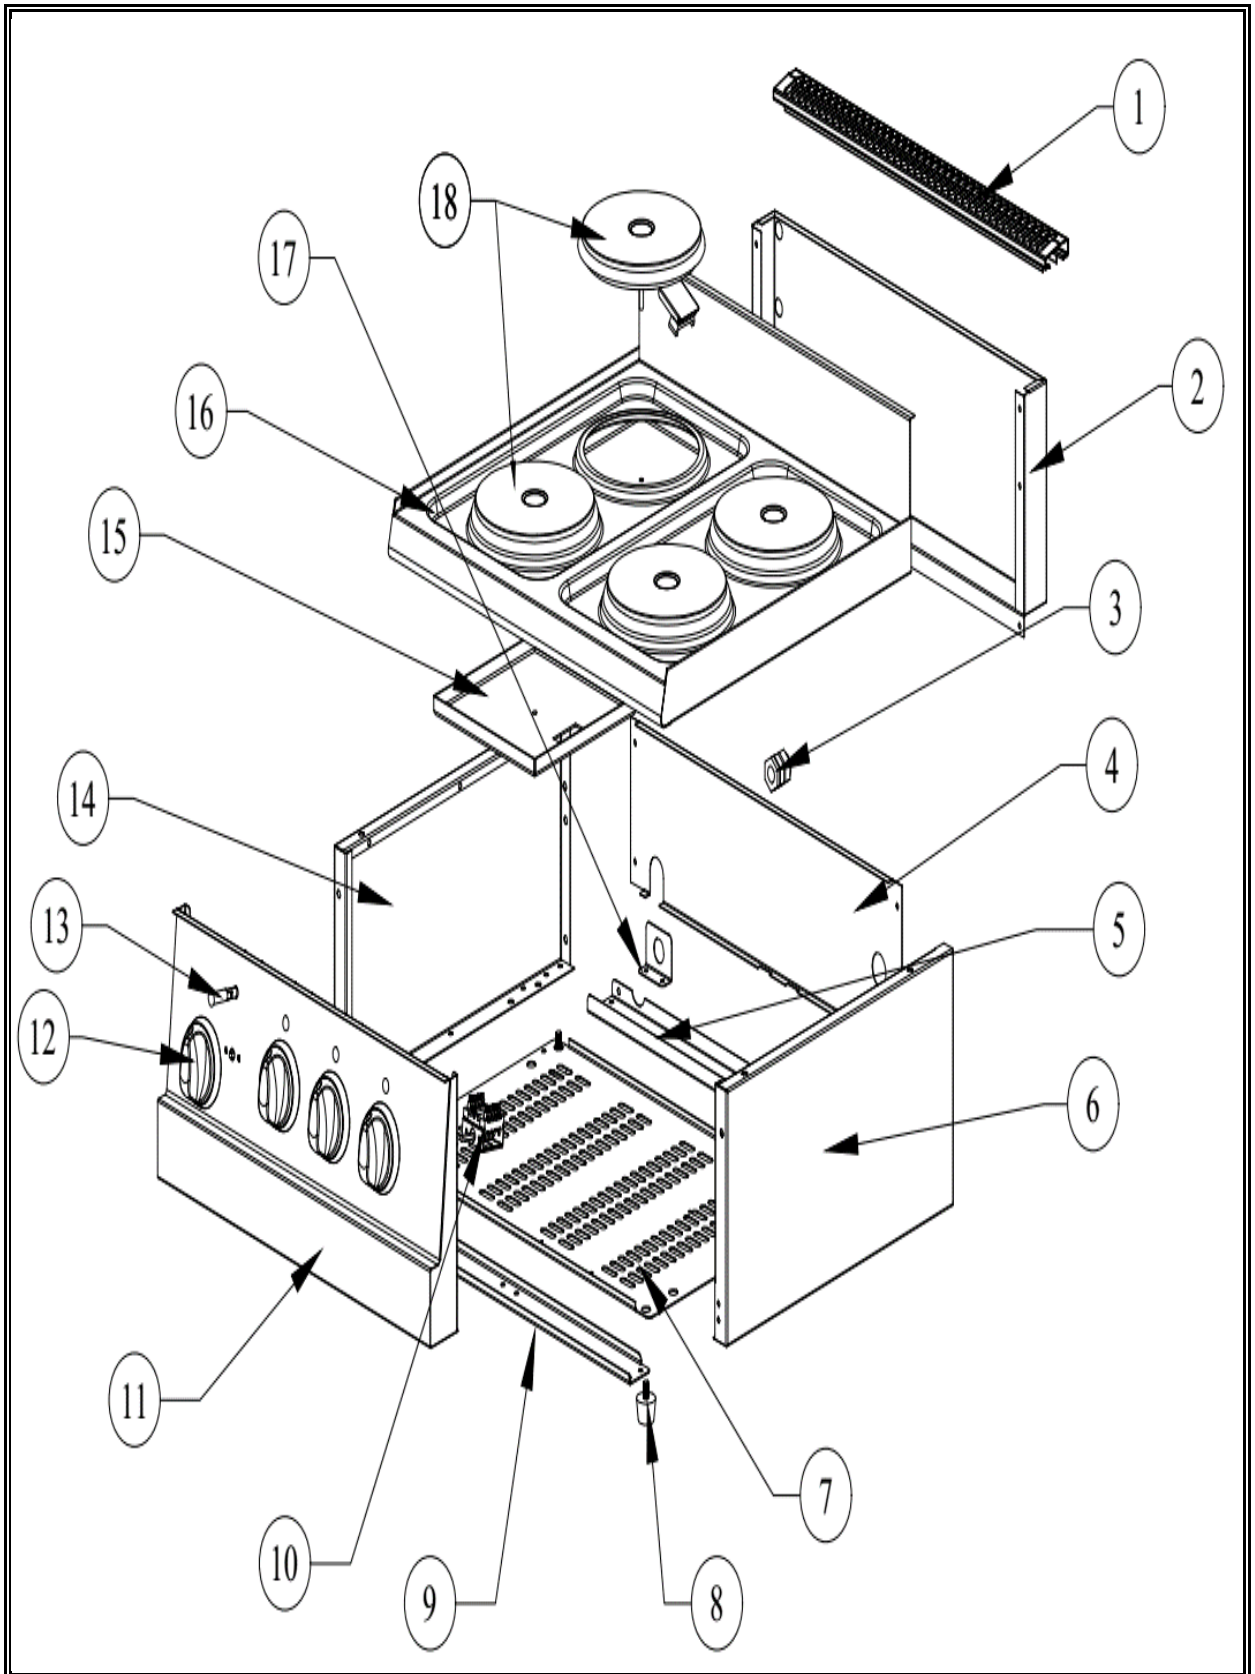

7178.0020

Onderdelen informatie
Erzatzteil information
Spare part information
Information de pièces

POS:	Art.No.:	Omschrijving:	Aantal:
1		Chimney	1
2		Upper Back Panel	1
3		Cable Gland	1
4		Back Panel	1
5		Elc. Instalation Fixing Part	1
6		Side Panel Right	1
7		Bottom Table	1
8		Adjustable Legs	4
9		Front Support	1
10	9289.0465	Commutator Switch	4
11		Front Panel	1
12	9289.0650	Knob	4
13	9289.0050	Light Indicator	4
14		Side Panel Left	1
15		Plate Heaters Fixing Part	4
16		Worktop	1
17		Cable Fixing Part	1
18	9289.0040	Plate Heaters	2
18	9289.0305	Plate Heaters	2