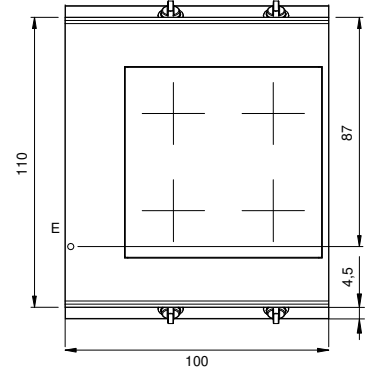

Technical draw

E: Electric power