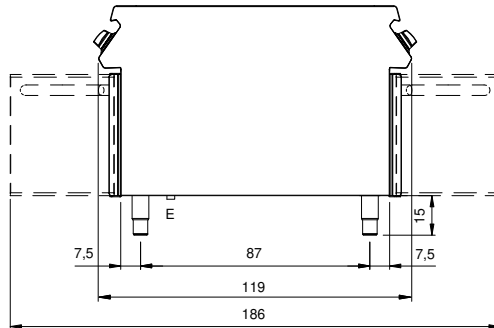

Technical draw

E: Electric power