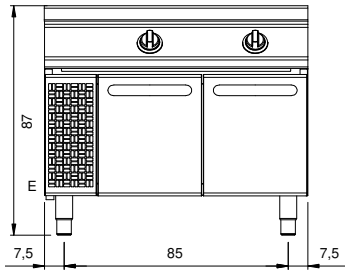

Technical draw

E: Electric power