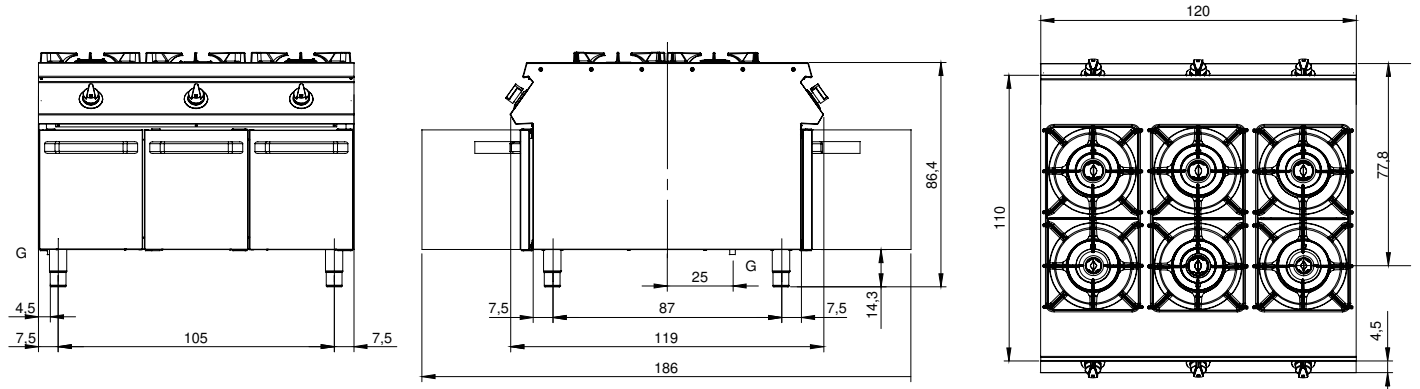

Client _____ Quantity _____
 Project _____ Position _____

ROC 1100

Model: R110/120PCG/P

Cod: MP01015115006

Piano di cottura a gas 6 fuochi modello su vano con porte. Fianchi, fondo e schienale in acciaio inox. Piano stampato in acciaio inox AISI 304 spessore 20/10: predisposizione per

Technical data

Modularity:	On cabinet with doors
Dimension (mm):	1200x1100x870
Total gas power (Kcal/h):	44712
Total gas power (kW):	52
Net volume (m3):	1,148
Packing dimensions (mm):	1280x1272x1274
Gross weight (kg):	196
Burner power 1 (kW):	6
Burner power 2 (kW):	10
Burner power 3 (kW):	10
Burner power 4 (kW):	10
Burner power 5 (kW):	6
Burner power 6 (kW):	10
Gross volume (m3):	2,074

Technical draw

G: Gas connection 1/2"