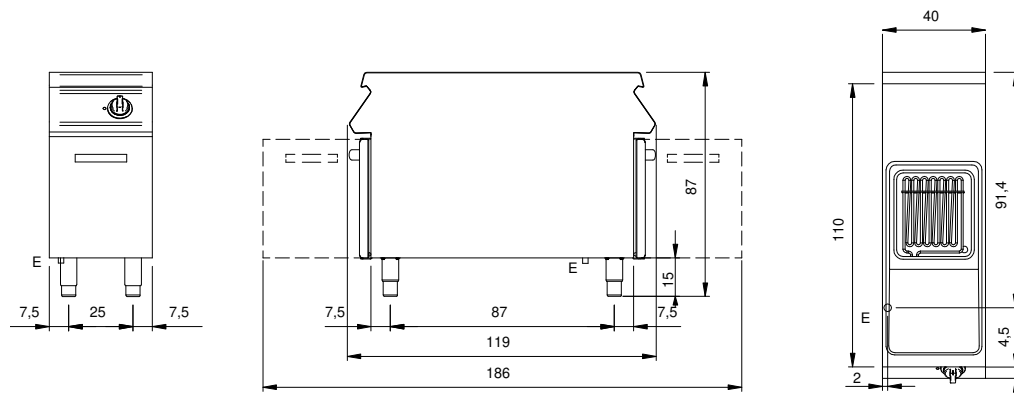

Client _____ Quantity _____
 Project _____ Position _____

ROC 1100

Model: R110/40FRER/1V13/P **Cod:** MP01295125002

Technical data

Modularity:	On cabinet with doors
Dimension (mm):	400x1100x870
Total electric power (kW):	12
Nr. Wells:	1
Well litres 1:	13
Well dimensions 1 (mm):	240x345x255
Electric power (V):	380-415
Ampere (A):	18,5
Phases:	3N
Cable section (mmq):	5G2,5
Frequency (Hz):	50-60
Net volume (m3):	0,383
Packing dimensions (mm):	480x1272x1240
Gross weight (kg):	113
Gross volume (m3):	0,757

Features

Working top:	Rrealizzato in acciaio inox AISI 304 spessore 2 mm
Type of heating:	Direct
Knobs:	Made of aluminum with IPX5 water protection
Heating:	Rotating heating elements

Technical draw

E: Electric power