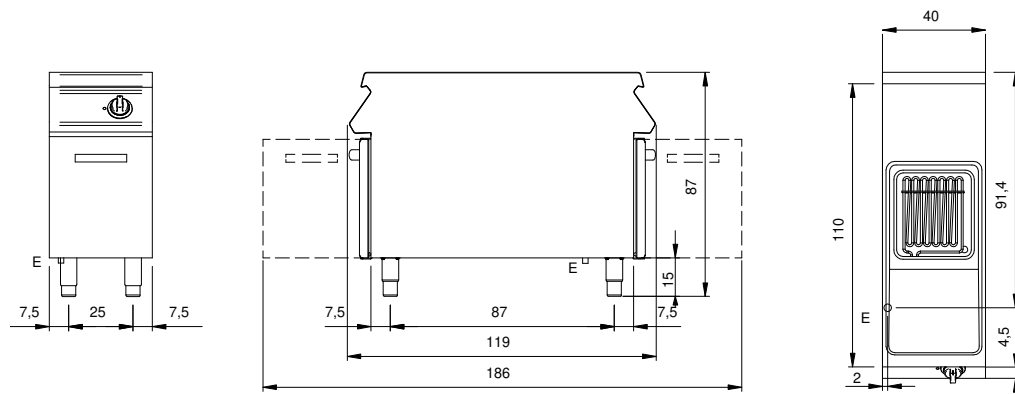

Client _____ Quantity _____
 Project _____ Position _____

ROC 1100

Model: R110/40FRER/1V17/P **Cod:** MP01295125004

Technical data

Modularity:	On cabinet with doors
Dimension (mm):	400x1100x870
Total electric power (kW):	16,5
Nr. Wells:	1
Well litres 1:	17
Well dimensions 1 (mm):	310x345x255
Electric power (V):	380-415
Ampere (A):	25,5
Phases:	3N
Cable section (mmq):	5G4
Frequency (Hz):	50-60
Net volume (m3):	0,383
Packing dimensions (mm):	480x1272x1240
Gross weight (kg):	68
Gross volume (m3):	0,757

Features

Working top:	Rrealizzato in acciaio inox AISI 304 spessore 2 mm
Type of heating:	Direct
Knobs:	Made of aluminum with IPX5 water protection
Heating:	Rotating heating elements

Technical draw

E: Electric power