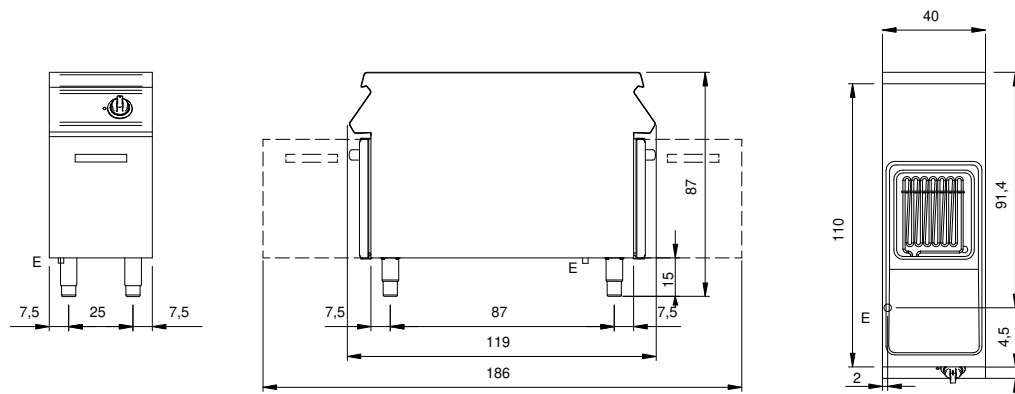

Client _____ Quantity _____
 Project _____ Position _____

ROC 1100

Model: R110/40FRER/1V21/P **Cod:** MP01295125006

Technical data

Modularity:	On cabinet with doors
Dimension (mm):	400x1100x870
Total electric power (kW):	20
Nr. Wells:	1
Well litres 1:	21
Well dimensions 1 (mm):	310x444x255
Electric power (V):	380-415
Ampere (A):	30,5
Phases:	3N
Cable section (mmq):	5G6
Frequency (Hz):	50-60
Net volume (m3):	0,383
Packing dimensions (mm):	480x1272x1240
Gross weight (kg):	109
Gross volume (m3):	0,757

Features

Working top:	Rrealizzato in acciaio inox AISI 304 spessore 2 mm
Type of heating:	Direct
Knobs:	Made of aluminum with IPX5 water protection
Heating:	Rotating heating elements

Technical draw

E: Electric power