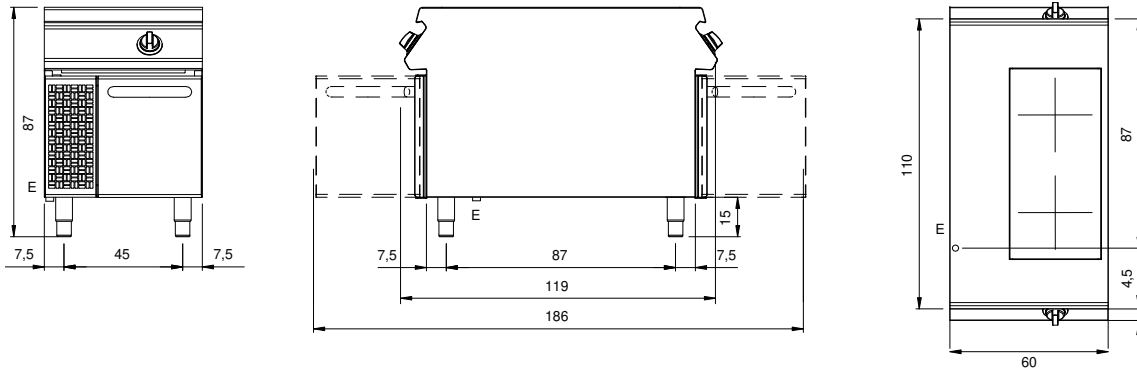

Client _____ Quantity _____
Project _____ Position _____

ROC 1100

Model: R110/60IND/A

Cod: MP01135125001

Technical data

Modularity:	On open cabinet
Dimension (mm):	600x1100x870
Total electric power (kW):	10
Electric power (V):	380-415
Ampere (A):	15,5
Phases:	3N
Cable section (mmq):	5G2,5
Frequency (Hz):	50-60
Net volume (m3):	0,574
Packing dimensions (mm):	880x1272x1274
Gross weight (kg):	86
Gross volume (m3):	1,426

Features

Working top:	Rrealizzato in acciaio inox AISI 304 spessore 2 mm
Knobs:	Made of aluminum with IPX5 water protection
Flue:	Made of AISI 304 stainless steel

Technical draw

E: Electric power