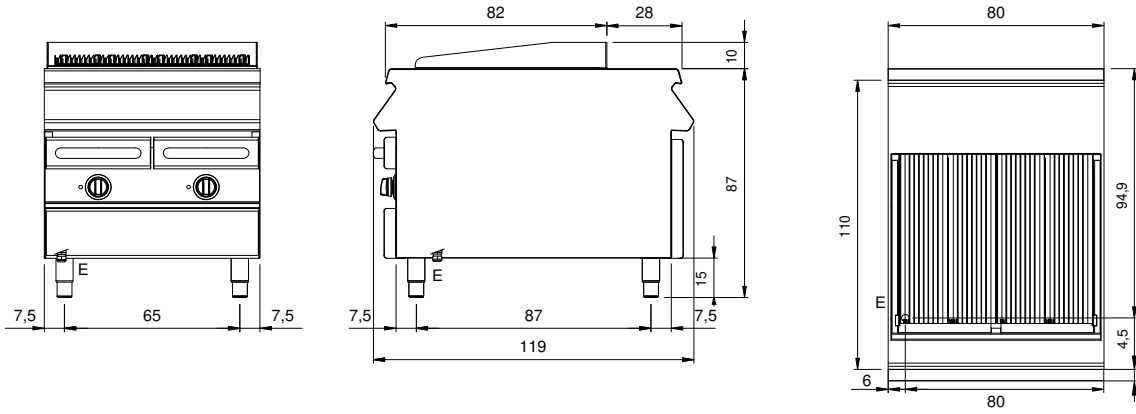

Client _____ Quantity _____
Project _____ Position _____

ROC 1100

Model: R110/80AGE **Market:** Extra UE **Cod:** MP01495125001

Technical data

Modularity:	On closed cabinet
Dimension (mm):	800x1100x870
Total electric power (kW):	15
Cooking zone dimensions 1 (LxD mm):	n°2 981.096.00 (178,
Cooking zone dimensions 2 (LxD mm):	n°2 981.096.00 (178,
Electric power (V):	380-415
Ampere (A):	23
Phases:	3N
Cable section (mmq):	5G4
Frequency (Hz):	50-60
Net volume (m3):	0,766
Packing dimensions (mm):	880x1272x1274
Gross volume (m3):	1,426

Features

Grill:	In cast iron
Working top:	Made of AISI 304 stainless steel with a thickness of 2 mm
Knobs:	Made of aluminum with IPX5 water protection
Liquid collection container:	Removable and dishwasher safe
Upright Splash guard:	On three sides

Technical draw

E: Electric power