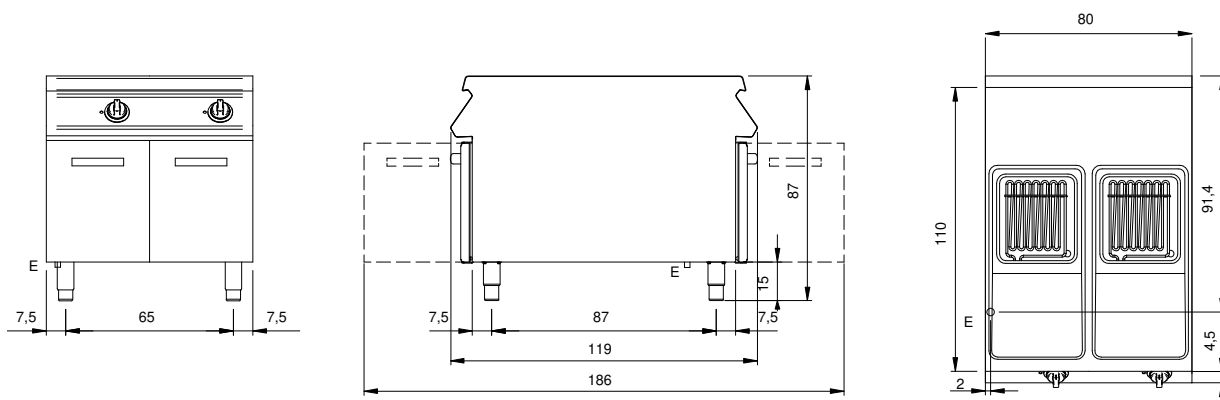

Client _____ Quantity _____
 Project _____ Position _____

ROC 1100

Model: R110/80FRER/2V21/P **Cod:** MP01295125007

Technical data

Modularity:	On cabinet with doors
Dimension (mm):	800x1100x870
Total electric power (kW):	40
Nr. Wells:	2
Well litres 1:	21
Well litres 2:	21
Well dimensions 1 (mm):	310x444x255
Well dimensions 2 (mm):	310x444x255
Electric power (V):	380-415
Ampere (A):	61
Phases:	3N
Cable section (mmq):	5G16
Frequency (Hz):	50-60
Net volume (m3):	0,766
Packing dimensions (mm):	880x1272x1274
Gross weight (kg):	128
Gross volume (m3):	1,426

Features

Working top:	Rrealizzato in acciaio inox AISI 304 spessore 2 mm
Type of heating:	Direct
Knobs:	Made of aluminum with IPX5 water protection
Heating:	Rotating heating elements

Technical draw

E: Electric power