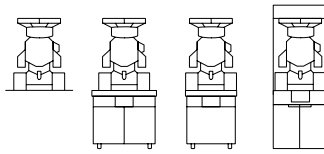

Speed Up

Speed Up

Speed Up All-in-One Wide

Speed Up All-in-One Slim

Speed Up Juice Corner

Specifications

Fruit type	Oranges, grapefruits, lemons, limes, tangerines
Diameter of fruit	M Kit: 65-81 mm S Kit (Op): 45-67 mm L Kit (Op): 75-95 mm
Fruits per minute	40 fruits / min
Rate (juice / 250 ml)	1 juice in 5"
Type of consumption	Very high
Feeder capacity	20 kg | 44 lb
Waste capacity	Table-top 15 l (2 x 7.5 l) All-in-One Up to 100 l
Bottle holder	38 mm / 36 mm (Opt.) / 34.4 mm (US)
Voltage	220-240 V | 50-60 Hz 120 V | 60 Hz 100 V | 50-60 Hz
Power output	460 W | 0.62 HP 320 W | 0.43 HP 350 W | 0.47 HP

Packaging

Packaged machine dimensions Width | Depth | Height	Table-top	Juicer	700 x 700 x 1160 mm 27.5" x 27.5" x 45.7"
		Podium	650 x 780 x 1110 mm 25.5" x 30.7" x 43.7"
	Slim	Juicer	700 x 700 x 1160 mm 27.5" x 27.5" x 45.7"
		Podium	920 x 760 x 1050 mm 36.2" x 29.9" x 41.3"
Weight	Wide Mirror & Black	Juicer	700 x 700 x 1160 mm 27.5" x 27.5" x 45.7"
		Podium	920 x 760 x 1050 mm 36.2" x 29.9" x 41.3"
	Table-top	Juicer	700 x 700 x 1160 mm 27.5" x 27.5" x 45.7"
		Juice Corner	830 x 850 x 1400 mm 32.6" x 33.4" x 55.1"
Weight	All-in-One Wide Mirror	Juicer	92.9 kg | 204.8 lb
		Podium	141 kg | 310.8 lb
	All-in-One Wide Black	Juicer	152.6 kg | 336.42 lb
		Podium	139.5 kg | 307.5 lb
All-in-One Slim	Juicer	139.5 kg | 307.5 lb	
	Juice Corner	79.4 kg | 175 lb	

Technical Information

Consumption	1.9 A / 2.7 A / 3.5 A
Protection against moisture	IPX4
Safety	Triple safety detector and motor locking detection mechanism
Sound pressure level	Below 65 dB
Connectivity	Smart version available
Filling height	Table-top 180 mm All-in-One 250 mm

Measurements