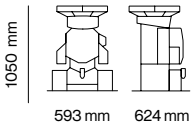

Speed Up

Speed Up