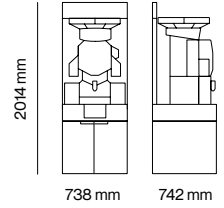

Speed Up Juice Corner