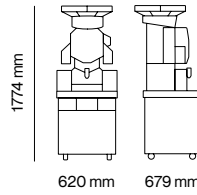

Speed Up All-in-One Slim