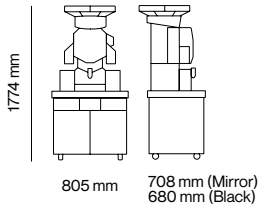

Speed Up All-in-One Wide